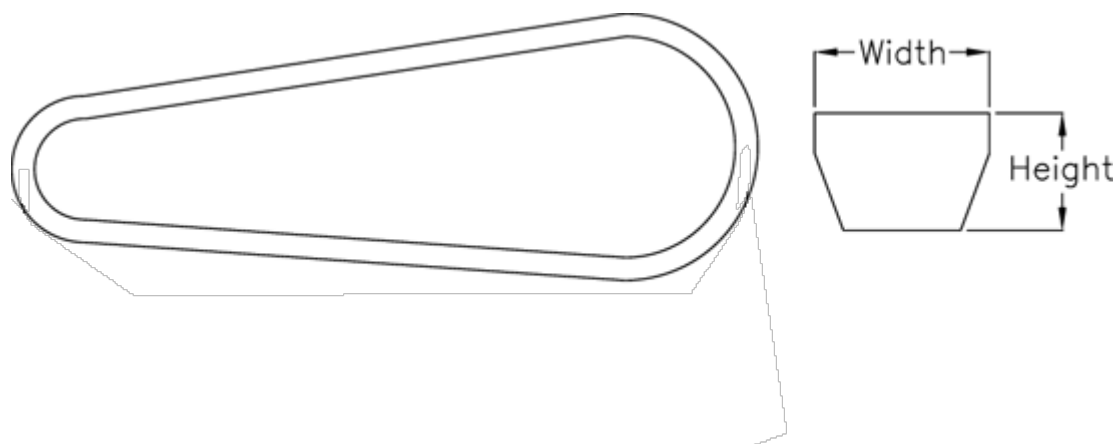

Data Sheet

Article number: 601962765300
Description: Gates V-belt SPC 5300 Ld 5300
DELTA NARROW

Measures

Datum length	= 5300
Height	= 18
Width	= 22